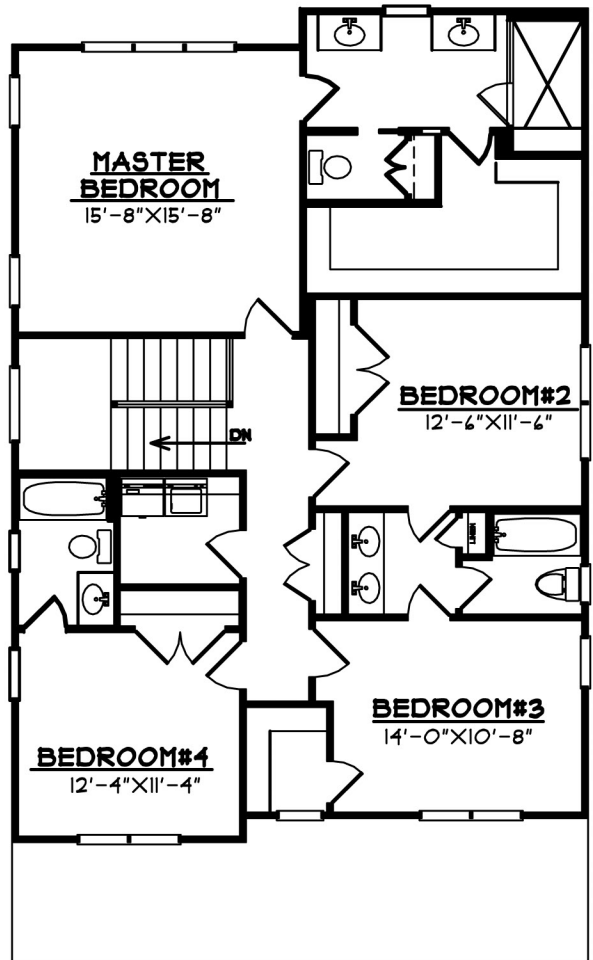

FIRST FLOOR PLAN

RIGHT ELEVATION

SECOND FLOOR PLAN

FRONT ELEVATION

NICK BEAUDRY HOMES

112 SPRING STREET
 DECATUR, GA
 2180 TOTAL SQ. FEET