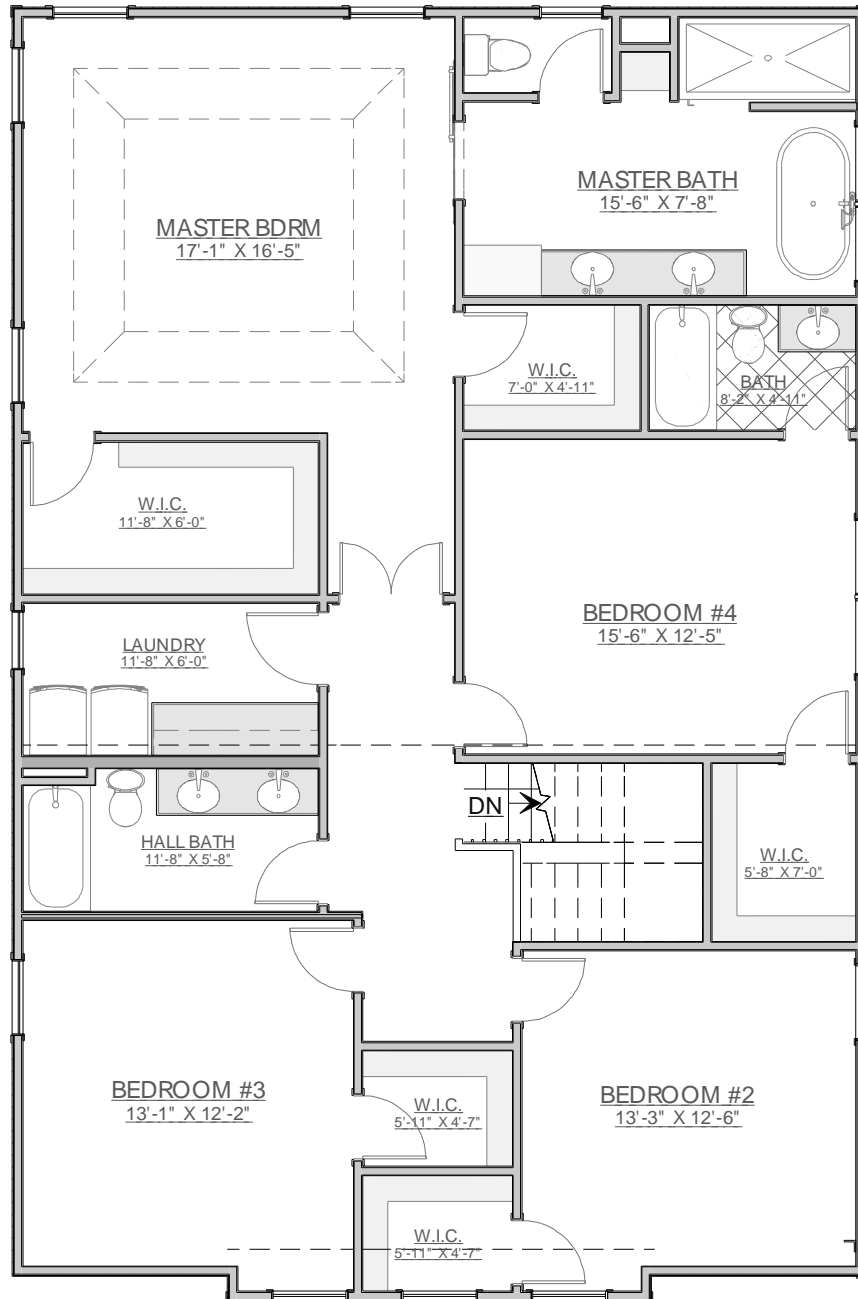

LIVING AREA
1637 SQ FT

Second Floor Plan

All information deemed to be accurate but subject to changes without notice

VALUE • EXPERIENCE • QUALITY • CUSTOMIZE

404.835.7484 • LIAMHOMES.COM