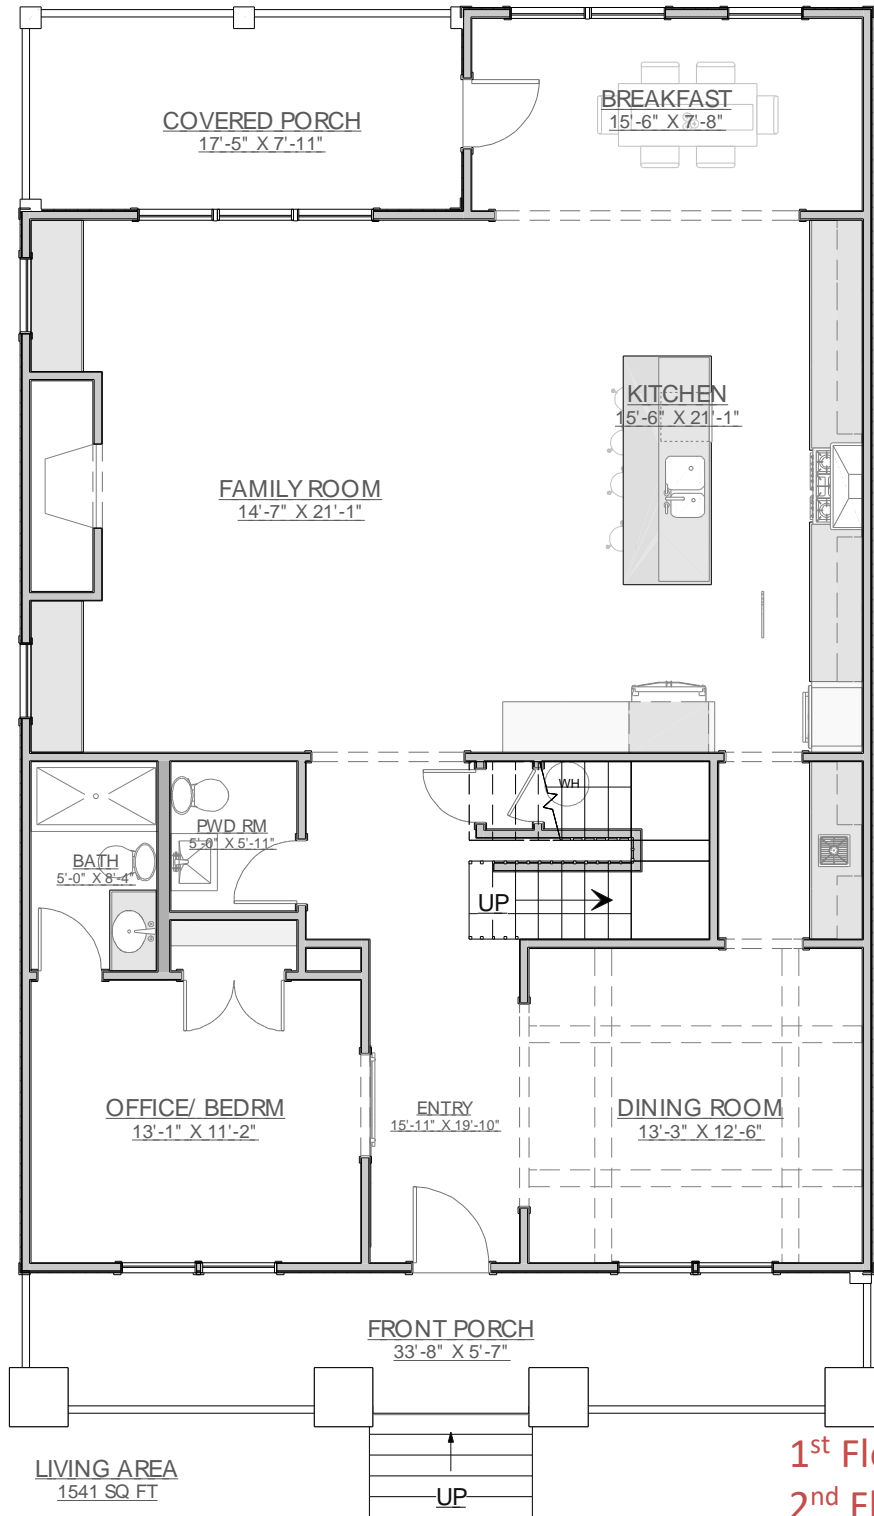

1st Floor: 1,541 sf

2nd Floor: 1,637 sf

Total SF: 3,178 sf

First Floor Plan

VALUE • EXPERIENCE • QUALITY • CUSTOMIZE

404.835.7484 • LIAMHOMES.COM