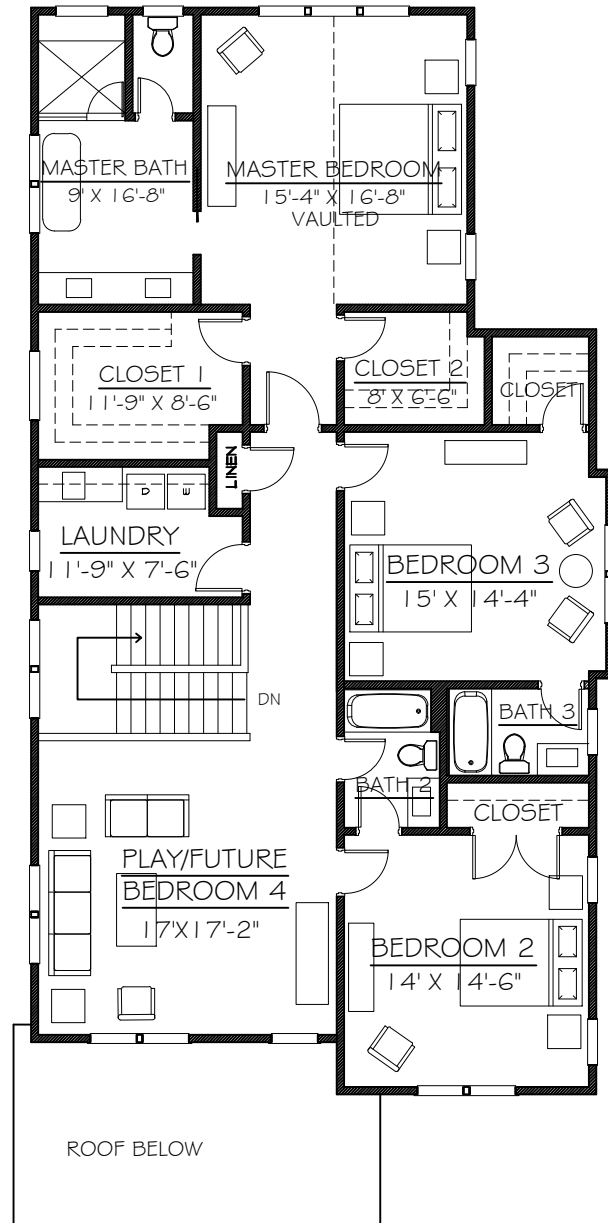

FIRST FLOOR

SECOND FLOOR

AREA CALCULATIONS	
SECOND FLOOR	1,861 SF
FIRST FLOOR	1,510 SF
TOTAL	3,371 SF

2558 KNOX STREET, ATLANTA, GA